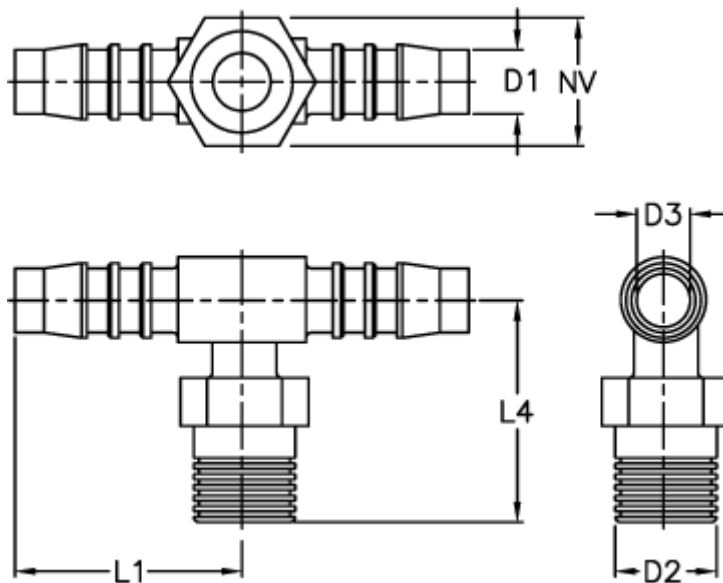

Article number: 027208903006

Description: Norma hose coupling TES 6 / M10x1

Measures

D1 = 6

D2 = M10 x 1

D3 = 4.0

L1 = 28.5

L4 = 21.0

NV = 10